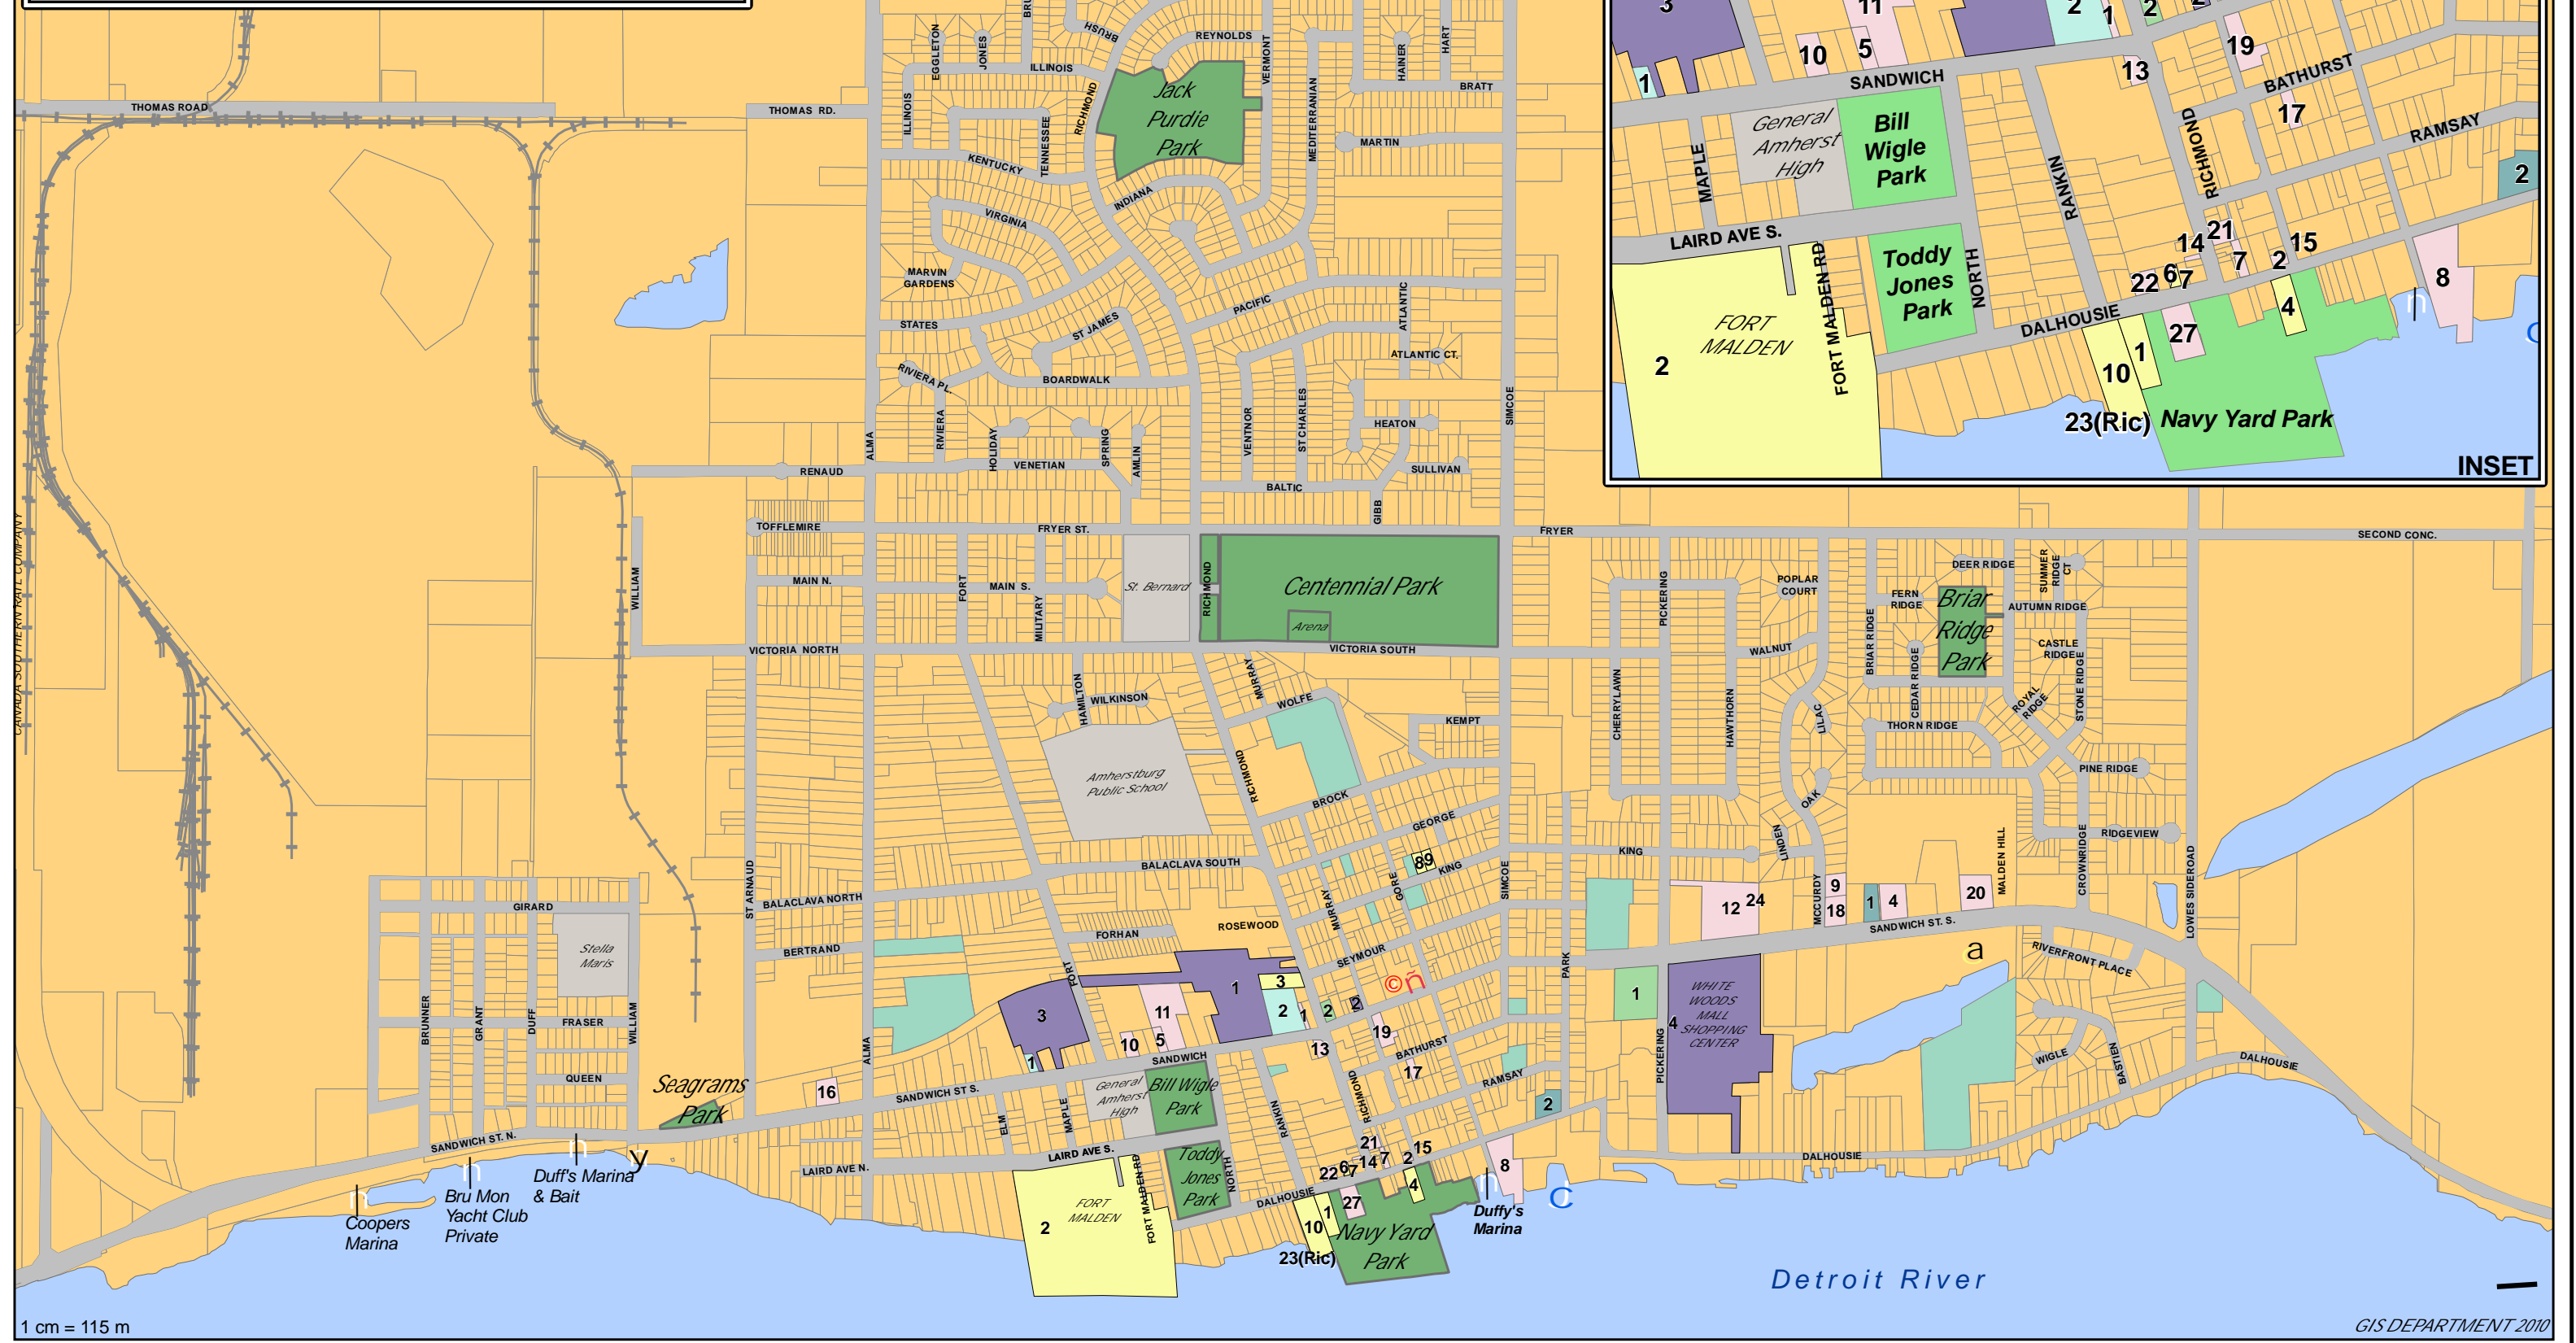

TOWN OF AMHERSTBURG

Core Area & Attractions

LOCAL ATTRACTIONS

- Grocery Stores**
- 1 No Frills
 - 2 Romano's
 - 3 Sobeys
 - 4 Walmart

- Hardware Stores**
- 1 Canadian Tire
 - 2 Home Hardware
- Liquor Stores**
- 1 LCBO
 - 2 The Beer Store

- Pharmacies**
- 1 Rexall Pharmacies
 - 2 Shoppers Drug Mart
- Attractions**
- 1 Provincial Marine
 - 2 Fort Malden
 - 3 Gibson Art Gallery
 - 4 Gordon House
 - 5***Holiday Beach Conservation Area
 - 6*** Jellystone Park
 - 7 Marsh Collection
 - 8 Nazrey A.M.E. Church
 - 9 North American Black Historical Museum
 - 10 Park House Community Museum

- 18 Subway
- 19 Tim Horton's
- 20 Tim Horton's
- 21 Uncle Vito's Rhythm Kitchen
- 22 Waterfront Ice Cream Parlour
- 23 Riccardo's
- 24 Armando's

- Cemeteries**
- 1. St. Clement's Church
 - 2. Rose Hill Cemetery
 - 3. St. John the Baptist Cemetery

Legend

- Marinas
- Town Hall
- Ferry
- Fire Station
- Police Station
- Tourism Booth
- Railway